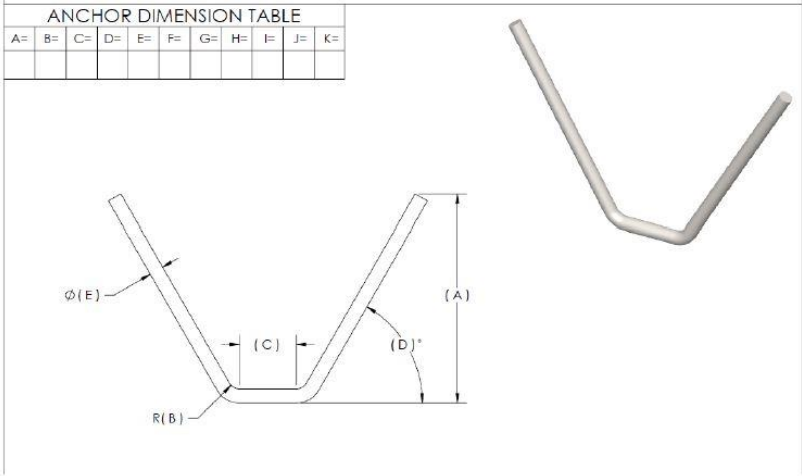

Refractory Wire Anchors

CSL-734