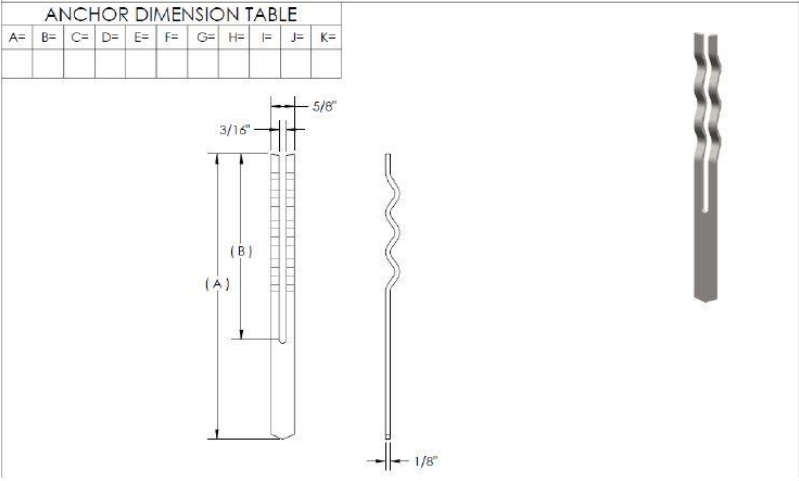

Refractory Wire Anchors

CSL-736