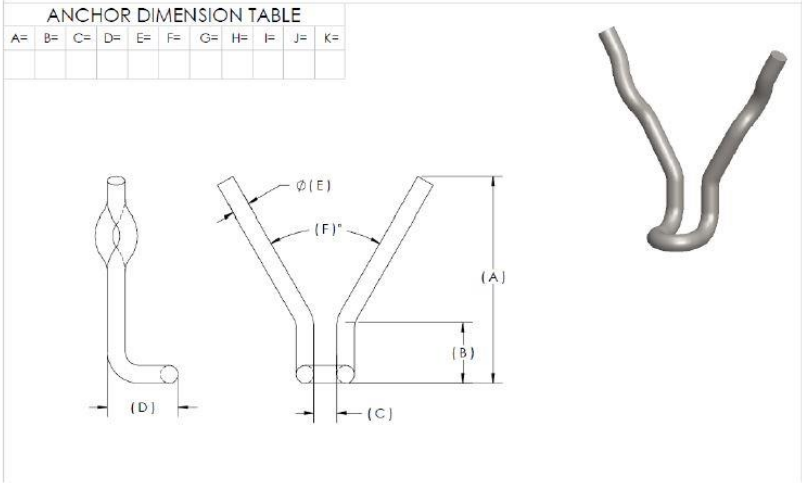

Refractory Wire Anchors

CSL-739